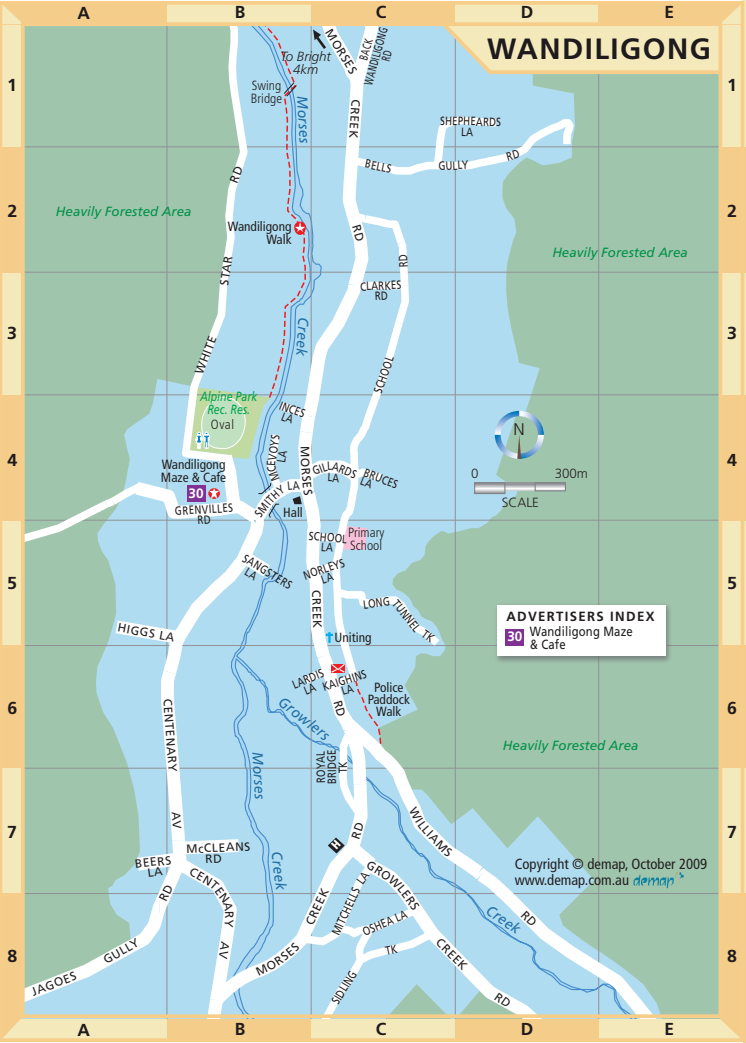

WANDILIGONG

ADVERTISERS INDEX
30 Wandiligong Maze & Cafe

Copyright © demap, October 2009
www.demap.com.au demap